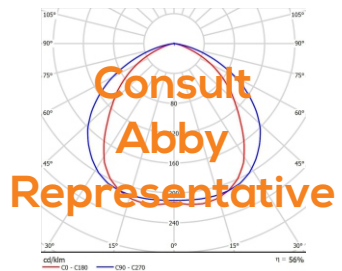

**BETA 4WAY 5W - CW60K - MD - SWH - D Dim**

This is the ordering code for a BETA 4WAY 5W in Cool White, Medium Beam, White Finish, and Dali Dimmable Driver.

**INSTALLATION**

Cutout in mm 175 mm x 175mm  
Min void in ceiling height 85 mm  
Installation by Spring clips

**LINE DRAWING**

**PHOTOMETRY**

L: 200mm x B: 200mm x Ht : 75mm

**APPLICATION LEGEND**

Abby tries to ensure all data and information is correct at the time of publication. Data provided is for information purposes only. \*Output data figures stated are typical values for medium beam.