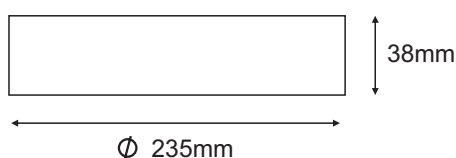

Installation

Installation by Ceiling bracket (provided)

Ordering Information

iPlane RC 20w

Product code

iPlane RC 20w, Warm white 3000K, General illumination-wide, White Phase dimmable driver

iPlane RC 20w/WW30K/ / /PHA

LED colour

Warm white 2700K	WW27K
Warm white 3000K	WW30K
Neutral white 4000K	NW40K
Cool white 6000K	CW60K

Beam Angle

General illumination-wide

Finish

White

Dimming option

Non dimmable	
1-10v dimmable driver	1-10
Phase dimmable driver	PHA
Dali dimmable driver	DAL