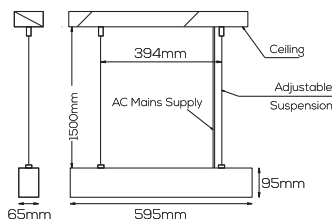

LINE DRAWING

PHOTOMETRY

*Order Canalazzo Pendant as Canalazzo P & Canalazzo Recess as Canalazzo R. Please consult an Abby representative for Continuous Mounting arrangement. Abby tries to ensure all data and information is correct at the time of publication. Data provided is for information purposes only. *Output data figures stated are typical values for downlight only.