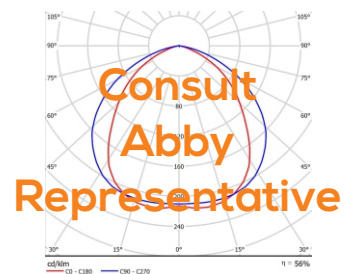

PHOTOMETRY

*Order Canalazzo Pendant as Canalazzo P & Canalazzo Recess as Canalazzo R. Please consult an Abby representative for Continuous Mounting arrangement. Abby tries to ensure all data and information is correct at the time of publication. Data provided is for information purposes only. *Output data figures stated are typical values for downlight only.