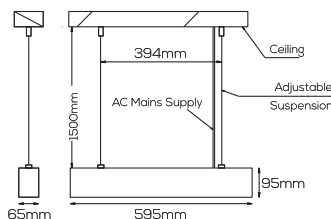

**LINE DRAWING**

**PHOTOMETRY**

\*Order Canalazzo Pendant as Canalazzo P & Canalazzo Recess as Canalazzo R. Please consult an Abby representative for Continuous Mounting arrangement. Abby tries to ensure all data and information is correct at the time of publication. Data provided is for information purposes only. \*Output data figures stated are typical values for downlight only.