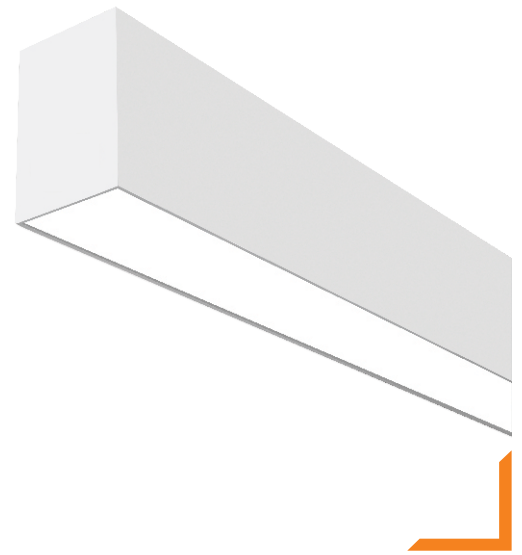

ABBY
LIGHTING

PROFILE - PENDANT : **CANALAZZO P 60 15W**

TECHNICAL SPECIFICATIONS

PRODUCT REFERENCE

Environment Indoor
Installation Ceiling Pendant / Recess^

CONSTRUCTION & MATERIALS

Housing Aluminium
Lens or Diffuser Premium High Transmission PMMA
Reflector Aluminium Matt
Finish Powder Painted White / Black / Custom

THERMAL MANAGEMENT

Heat Sink Material Aluminium
Cooling Technique Passive

OPTICAL SYSTEM

Beam Angles (FWHM)^o General Illumination
Beam Direction Fixed
Tilt No
Swivel No

ELECTRICAL SYSTEM

Driven With Constant Current Driver
Input Voltage 220V-240V
Input Power 14.61w
Power Factor >0.9
ATHD <10%
Control Gear Mounting Integral

DIMMING

Dimming Options Consult ABBY Representative

LED TECHNOLOGY

Led Fitted SAMSUNG
Lumen Output System (Delivered)* 1458 1512 1564
Efficacy (System - lm/watt)* 100 103 107
Co-related Colour Temp. 3000K 4000K 6000K
Led Life Time @ L70 / B10 50,000 hours
Colour Rendering CRI >80

ORDERING INFORMATION

While ordering mention **one code from each** of the following columns

PRODUCT CODE	LED COLOUR	BEAM ANGLE	FINISH	DIMMING OPTION
CANALAZZO P 60 15W	Warm White 3000K Neutral White 4000K Cool White 6000K	General Illumination	White Black Custom	Non Dimmable 1-10v Dimmable Driver Phase Dimmable Driver Dali Dimmable Driver

CANALAZZO P 60 15W - CW60K - - SWH - D Dim

This is the ordering code for a CANALAZZO P 60 15W in Cool White, General Illumination, White Finish, and Dali Dimmable Driver.

INSTALLATION

Suspension Cable [Provided]