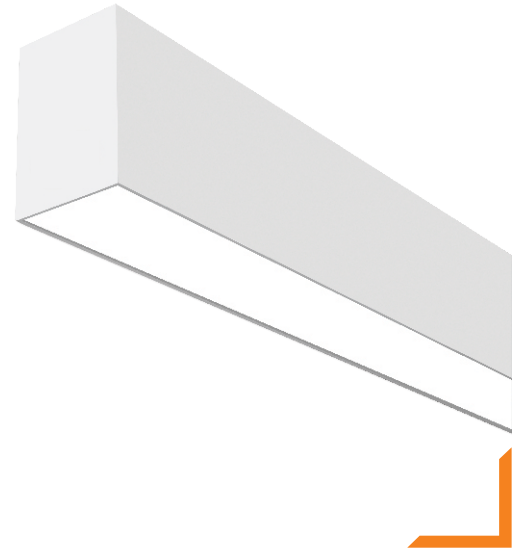

TECHNICAL SPECIFICATIONS

PRODUCT REFERENCE

Environment	Indoor
Installation	Ceiling Pendant / Recess^

CONSTRUCTION & MATERIALS

Housing	Aluminium
Lens or Diffuser	Premium High Transmission PMMA
Reflector	Aluminium Matt
Finish	Powder Painted White / Black / Custom

THERMAL MANAGEMENT

Heat Sink Material	Aluminium
Cooling Technique	Passive

OPTICAL SYSTEM

Beam Angles (FWHM)°	General Illumination
Beam Direction	Fixed
Tilt	No
Swivel	No

ELECTRICAL SYSTEM

Driven With	Constant Current Driver
Input Voltage	220V-240V
Input Power	19.15w
Power Factor	>0.9
ATHD	<10%
Control Gear Mounting	Integral

DIMMING

Dimming Options Consult ABBY Representative

LED TECHNOLOGY

Led Fitted	SAMSUNG
Lumen Output System (Delivered)*	1931 1999 2068
Efficacy (System - lm/watt)*	101 104 108
Co-related Colour Temp.	3000K 4000K 6000K
Led Life Time @ L70 / B10	50,000 hours
Colour Rendering CRI	>80

ORDERING INFORMATION

While ordering mention **one code from each** of the following columns

PRODUCT CODE	LED COLOUR	BEAM ANGLE	FINISH	DIMMING OPTION
CANALAZZO P 60 20W	Warm White 3000K WW30K	General Illumination	White SWH	Non Dimmable
	Neutral White 4000K NW40K		Black SBL	1-10v Dimmable Driver A Dim
	Cool White 6000K CW60K		Custom	Phase Dimmable Driver PC Dim
				Dali Dimmable Driver D Dim

CANALAZZO P 60 20W - CW60K - - SWH - D Dim

This is the ordering code for a CANALAZZO P 60 20W in Cool White, General Illumination, White Finish, and Dali Dimmable Driver.

INSTALLATION

Suspension Cable [Provided]