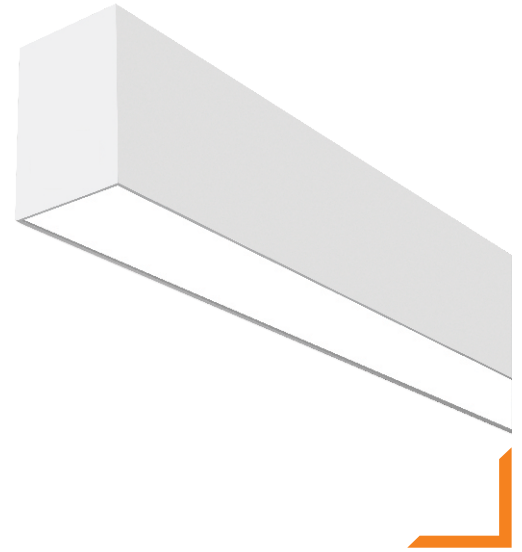

TECHNICAL SPECIFICATIONS

PRODUCT REFERENCE

Environment Indoor
Installation Ceiling Pendant / Recess^

CONSTRUCTION & MATERIALS

Housing Aluminium
Lens or Diffuser Premium High Transmission PMMA
Reflector Aluminium Matt
Finish Powder Painted White / Black / Custom

THERMAL MANAGEMENT

Heat Sink Material Aluminium
Cooling Technique Passive

OPTICAL SYSTEM

Beam Angles (FWHM)° General Illumination
Beam Direction Fixed
Tilt No
Swivel No

ELECTRICAL SYSTEM

Driven With Constant Current Driver
Input Voltage 220V-240V
Input Power 20.7w
Power Factor >0.9
ATHD <10%
Control Gear Mounting Integral

DIMMING

Dimming Options Consult ABBY Representative

LED TECHNOLOGY

Led Fitted SAMSUNG
Lumen Output System (Delivered)* 2190 2267 2342
Efficacy (System - lm/watt)* 104 108 111
Co-related Colour Temp. 3000K 4000K 6000K
Led Life Time @ L70 / B10 50,000 hours
Colour Rendering CRI >80

ORDERING INFORMATION

While ordering mention **one code from each** of the following columns

PRODUCT CODE	LED COLOUR	BEAM ANGLE	FINISH	DIMMING OPTION
CANALAZZO P 120 20W	Warm White 3000K Neutral White 4000K Cool White 6000K	General Illumination	White Black Custom	Non Dimmable 1-10v Dimmable Driver Phase Dimmable Driver Dali Dimmable Driver

CANALAZZO P 120 20W - CW60K - - SWH - D Dim

This is the ordering code for a CANALAZZO P 120 20W in Cool White, General Illumination, White Finish, and Dali Dimmable Driver.

INSTALLATION

Suspension Cable [Provided]