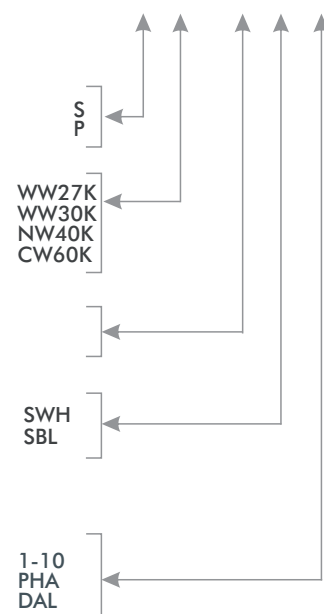

Installation

Installation by -/ Suspension cables(provided)

Application legend

Ordering Information

Canalazzo 120 30w S/P

Product code
Canalazzo120 30w Surface, Canalazzo120 30w S/WW30K/ /SWH/
Warm white 3000K
General illumination-wide, White,
Non dimmable

Mounting
Surface
Pendant

LED colour
Warm white 2700K
Warm white 3000K
Neutral white 4000K
Cool white 6000K

Beam Angle
General illumination

Finish
White
Black

Dimming option

Non dimmable
1-10v dimmable driver
Phase dimmable driver
Dali dimmable driver

Photometry