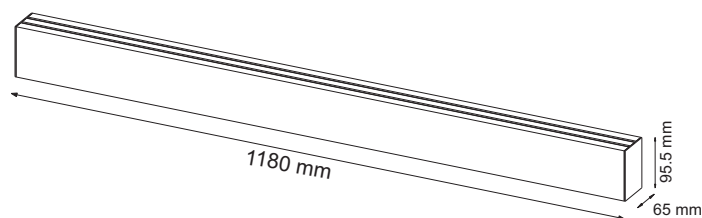

Installation

Installation by -/ Suspension cables(provided)