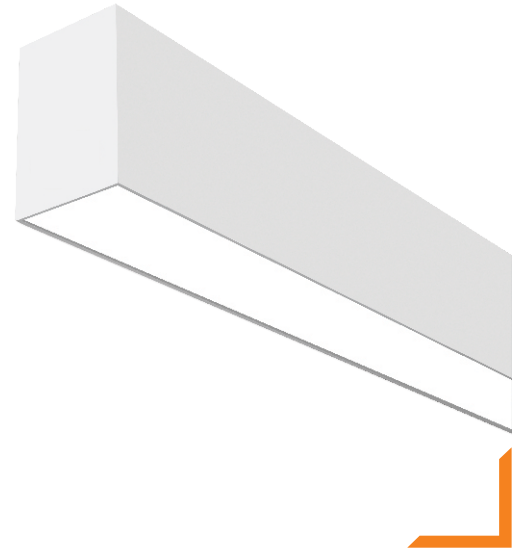

TECHNICAL SPECIFICATIONS

PRODUCT REFERENCE

Environment Indoor
 Installation Ceiling Pendant / Recess^

CONSTRUCTION & MATERIALS

Housing Aluminium
 Lens or Diffuser Premium High Transmission PMMA
 Reflector Aluminium Matt
 Finish Powder Painted White / Black / Custom

THERMAL MANAGEMENT

Heat Sink Material Aluminium
 Cooling Technique Passive

OPTICAL SYSTEM

Beam Angles (FWHM)^o General Illumination
 Beam Direction Fixed
 Tilt No
 Swivel No

ELECTRICAL SYSTEM

Driven With Constant Current Driver
 Input Voltage 220V-240V
 Input Power 38.44w
 Power Factor >0.9
 ATHD <10%
 Control Gear Mounting Integral