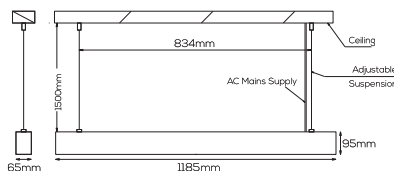

LINE DRAWING

PHOTOMETRY

*Order Canalazzo Pendant as Canalazzo P & Canalazzo Recess as Canalazzo R. Please consult an Abby representative for Continuous Mounting arrangement. Abby tries to ensure all data and information is correct at the time of publication. Data provided is for information purposes only. *Output data figures stated are typical values for downlight only.