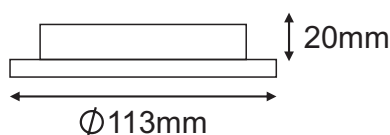

Installation

Cutout in mm	106mm
Min void in ceiling height	25mm
Installation by	Spring clips