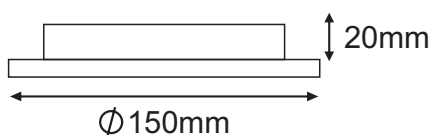

Thermal Management

Heat Sink material	Aluminium
Cooling technique	Passive

Optical system

Beam Angles	General illumination-wide
Beam Direction	Fixed
Tilt	No
Swivel	No

Light technology

Led fitted	Samsung
Lumen Output at source	1018 1018 1095 1095
Co-related Colour temp.	2700K 3000K 4000K 6000K
Led life time @ L70	35,000 hours
Colour rendering	>80

Cutout in mm	140mm
Min void in ceiling height	25mm
Installation by	Spring clips

Ordering Information

iPlane RR 10w

Product code

iPlane RR 10w,
Warm white 3000K,
General illumination-wide,
White,Non dimmable