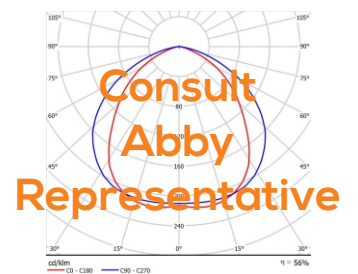

**BETA TRIMLESS 4-WAY 8W - CW60K - MD - SWH - D Dim**

This is the ordering code for a BETA TRIMLESS 4-WAY 8W in Cool White, Medium Beam, White Finish, and Dali Dimmable Driver.

**INSTALLATION**

Cutout in mm	150mm x 150mm
Min void in ceiling height	100 mm
Installation by	Spring clips

**LINE DRAWING**

L: 150mm x B: 150mm x Ht : 90mm

**PHOTOMETRY**

**APPLICATION LEGEND**

Abby tries to ensure all data and information is correct at the time of publication. Data provided is for information purposes only. \*Output data figures stated are typical values for medium beam.