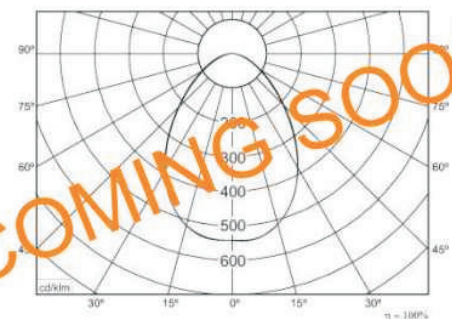

Photometry

COMING SOON

Application legend