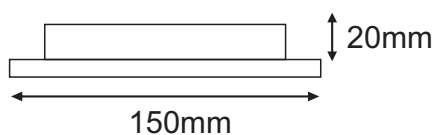

Thermal Management

Heat Sink material	Aluminium
Cooling technique	Passive

Optical system

Beam Angles	General illumination-wide
Beam Direction	Fixed
Tilt	No
Swivel	No

Light technology

Led fitted	Samsung
Lumen Output at source	1018 1018 1095 1095
Co-related Color temp.	2700K 3000K 4000K 6000K
Led life time @ L70	35,000 hours
Colour rendering	>80

Cutout in mm	140mm
Min void in ceiling height	25mm
Installation by	Spring clips

Ordering Information

iPlane SR 10w

Product code

iPlane SR 10w,
Warm white 3000K,
General illumination-wide,
White, Non dimmable