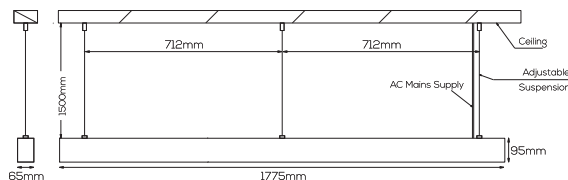

LINE DRAWING

PHOTOMETRY

*Order Canalazzo Pendant as Canalazzo P & Canalazzo Recess as Canalazzo R. Please consult an Abby representative for Continuous Mounting arrangement.
 Abby tries to ensure all data and information is correct at the time of publication. Data provided is for information purposes only.
 *Output data figures stated are typical values for downlight only.