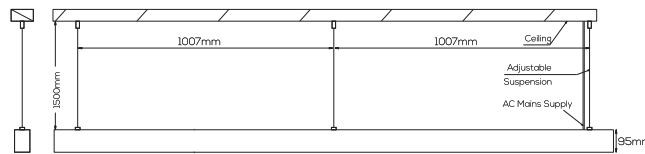

LINE DRAWING

PHOTOMETRY

*Order Canalazzo Pendant as Canalazzo P & Canalazzo Recess as Canalazzo R.
Please consult an Abby representative for Continuous Mounting arrangement.
Abby tries to ensure all data and information is correct at the time of publication.
Data provided is for information purposes only.
*Output data figures stated are typical values for downlight only.