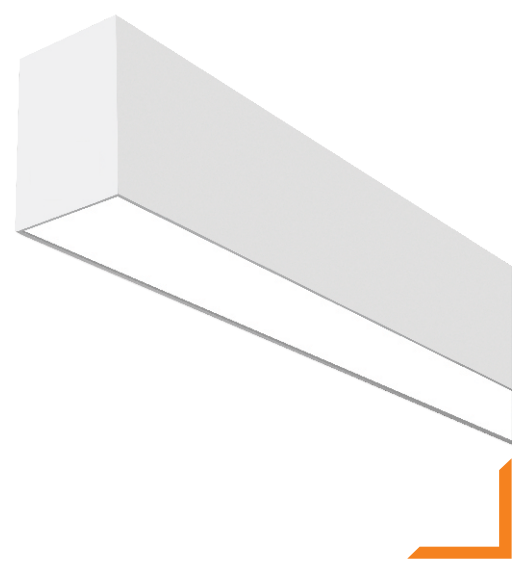

TECHNICAL SPECIFICATIONS

PRODUCT REFERENCE

Environment	Indoor
Installation	Ceiling Pendant / Recess^

CONSTRUCTION & MATERIALS

Housing	Aluminium
Lens or Diffuser	Premium High Transmission PMMA
Reflector	Aluminium Matt
Finish	Powder Painted White / Black / Custom

THERMAL MANAGEMENT

Heat Sink Material	Aluminium
Cooling Technique	Passive

OPTICAL SYSTEM

Beam Angles (FWHM)°	General Illumination
Beam Direction	Fixed
Tilt	No
Swivel	No

ELECTRICAL SYSTEM

Driven With	Constant Current Driver
Input Voltage	220V-240V
Input Power	41.4w
Power Factor	>0.9
ATHD	<10%
Control Gear Mounting	Integral

DIMMING

Dimming Options Consult ABBY Representative

LED TECHNOLOGY

Led Fitted	SAMSUNG
Lumen Output System (Delivered)*	4380 4534 4684
Efficacy (System - lm/watt)*	104 108 111
Co-related Colour Temp.	3000K 4000K 6000K
Led Life Time @ L70 / B10	50,000 hours
Colour Rendering CRI	>80

ORDERING INFORMATION

While ordering mention **one code from each** of the following columns

PRODUCT CODE	LED COLOUR	BEAM ANGLE	FINISH	DIMMING OPTION
CANALAZZO P 240 40W	Warm White 3000K Neutral White 4000K Cool White 6000K	General Illumination	White Black Custom	Non Dimmable 1-10v Dimmable Driver Phase Dimmable Driver Dali Dimmable Driver

CANALAZZO P 240 40W - CW60K - - SWH - D Dim

This is the ordering code for a CANALAZZO P 240 40W in Cool White, General Illumination, White Finish, and Dali Dimmable Driver.

INSTALLATION

Suspension Cable [Provided]