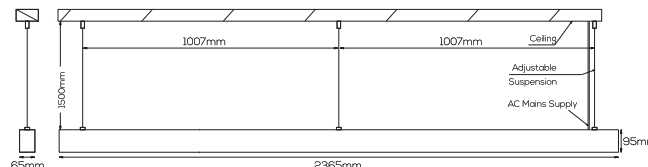

LINE DRAWING

PHOTOMETRY

*Order Canalazzo Pendant as Canalazzo P & Canalazzo Recess as Canalazzo R. Please consult an Abby representative for Continuous Mounting arrangement. Abby tries to ensure all data and information is correct at the time of publication. Data provided is for information purposes only. *Output data figures stated are typical values for downlight only.