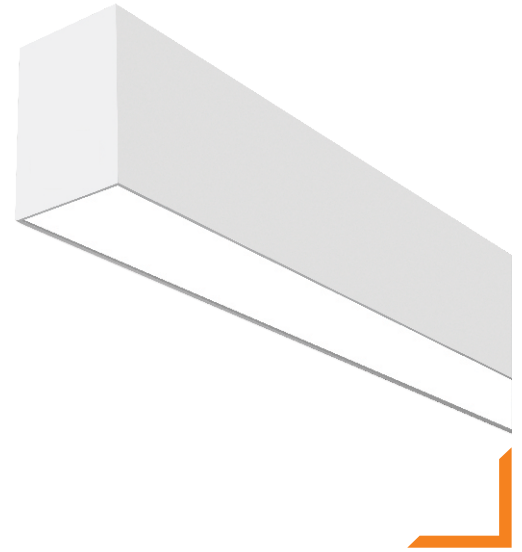

ABBY
LIGHTING

PROFILE - PENDANT : **CANALAZZO P 240 60W**

TECHNICAL SPECIFICATIONS

PRODUCT REFERENCE

Environment Indoor
Installation Ceiling Pendant / Recess^

CONSTRUCTION & MATERIALS

Housing Aluminium
Lens or Diffuser Premium High Transmission PMMA
Reflector Aluminium Matt
Finish Powder Painted White / Black / Custom

THERMAL MANAGEMENT

Heat Sink Material Aluminium
Cooling Technique Passive

OPTICAL SYSTEM

Beam Angles (FWHM)° General Illumination
Beam Direction Fixed
Tilt No
Swivel No

ELECTRICAL SYSTEM

Driven With Constant Current Driver
Input Voltage
Input Power 58.44w
Power Factor >0.9
ATHD <10%
Control Gear Mounting Integral