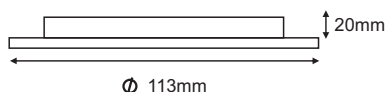

Installation

Cutout in mm	106mm
Min void in ceiling height	25mm
Installation by	Spring clips