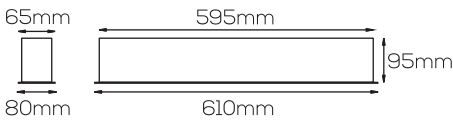

LINE DRAWING