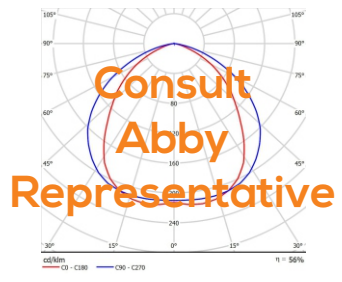

PHOTOMETRY

[^]Order Canalazzo Pendant as Canalazzo P & Canalazzo Recess as Canalazzo R. Please consult an Abby representative for Continuous Mounting arrangement. Abby tries to ensure all data and information is correct at the time of publication. Data provided is for information purposes only. *Output data figures stated are typical values for downlight only.