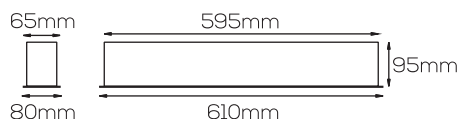

LINE DRAWING