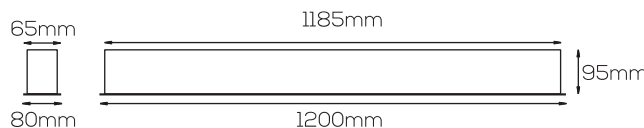

LINE DRAWING