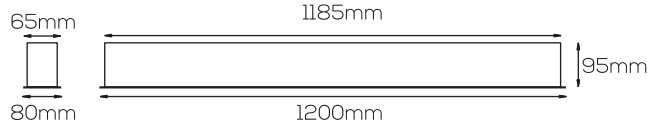

CANALAZZO R 120 40W - CW60K - - SWH - D Dim

This is the ordering code for a CANALAZZO R 120 40W in Cool White, General Illumination, White Finish, and Dali Dimmable Driver.

INSTALLATION

Cutout in mm	1188 mm x 66mm
Min void in ceiling height	105 mm
Installation by	Bracket Provided