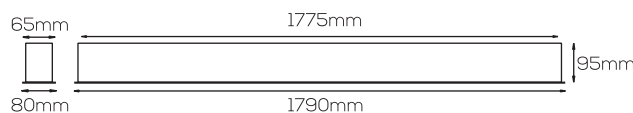

LINE DRAWING