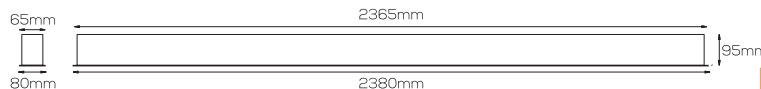

CANALAZZO R 240 40W - CW60K - - SWH - D Dim

This is the ordering code for a CANALAZZO R 240 40W in Cool White, General Illumination, White Finish, and Dali Dimmable Driver.

INSTALLATION

Cutout in mm	2368 mm x 66mm
Min void in ceiling height	105 mm
Installation by	Bracket Provided