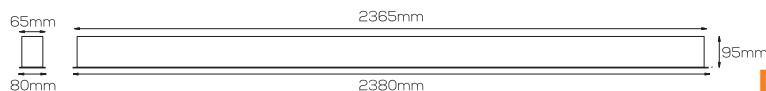

CANALAZZO R 240 80W - CW60K - - SWH - D Dim

This is the ordering code for a CANALAZZO R 240 80W in Cool White, General Illumination, White Finish, and Dali Dimmable Driver.

INSTALLATION

Cutout in mm	2368 mm x 66mm
Min void in ceiling height	105 mm
Installation by	Bracket Provided