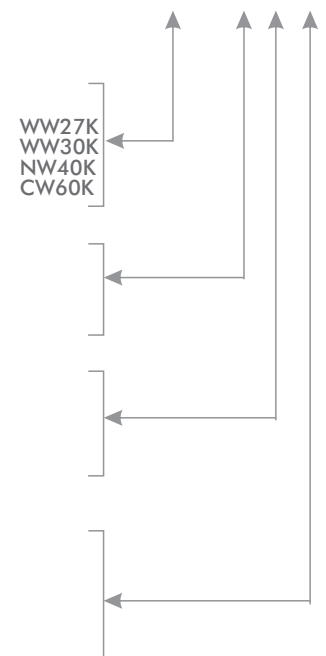

Photometry

iPlane SR 8w/WW30K/ / /