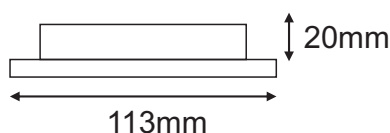

Installation

Cutout in mm	105mm
Min void in ceiling height	25mm
Installation by	Spring clips