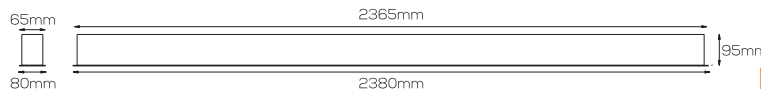

CANALAZZO R 240 60W - CW60K - - SWH - D Dim

This is the ordering code for a CANALAZZO R 240 60W in Cool White, General Illumination, White Finish, and Dali Dimmable Driver.

INSTALLATION

Cutout in mm 2368 mm x 66mm
Min void in ceiling height 105 mm
Installation by Bracket Provided