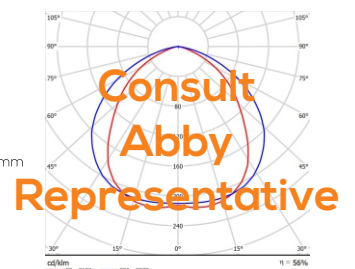

LINE DRAWING

PHOTOMETRY

^Order Canalazzo Pendant as Canalazzo P & Canalazzo Recess as Canalazzo R. Please consult an Abby representative for Continuous Mounting arrangement. Abby tries to ensure all data and information is correct at the time of publication. Data provided is for information purposes only. *Output data figures stated are typical values for downlight only.