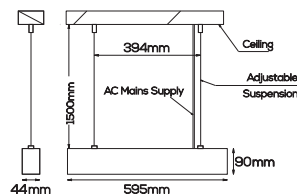

LINE DRAWING

PHOTOMETRY

^Order Linea Pendant as Linea P & Linea Surface as Linea S.
 Please consult an Abby representative for Uplight & Continuous Mounting arrangement.
 Abby tries to ensure all data and information is correct at the time of publication.
 Data provided is for information purposes only.
 *Output data figures stated are typical values for downlight only.