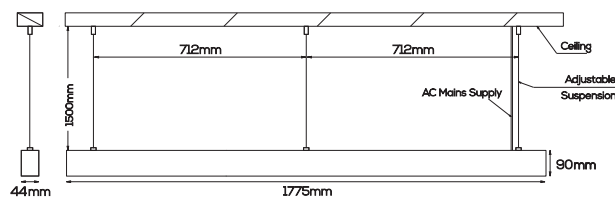

LINE DRAWING