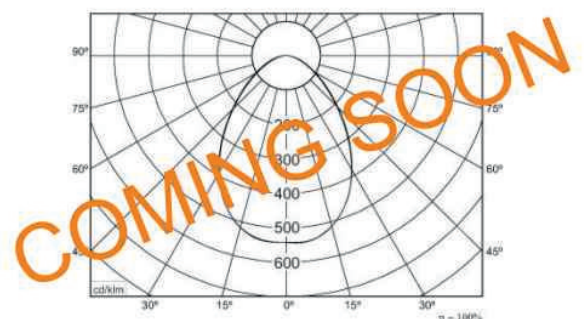

Photometry