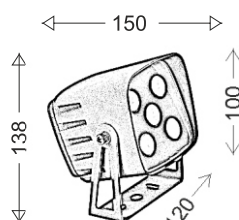

LINE DRAWING