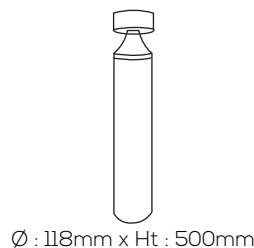

LINE DRAWING