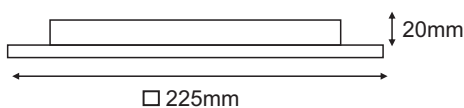

Installation

Cutout in mm	215mm
Min void in ceiling height	25mm
Installation by	Spring clips