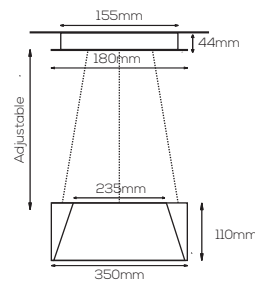

LINE DRAWING