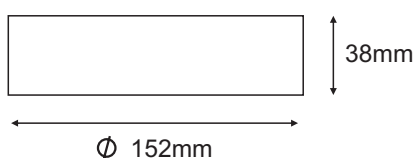

Installation

Installation by Ceiling bracket (provided)

Ordering Information

iPlane RC 10w

Product code

iPlane RC 10w, Warm white 3000K, General illumination-wide, White Non dimmable

iPlane RC 10w/WW30K/ / /

LED colour

Warm white 2700K	WW27K
Warm white 3000K	WW30K
Neutral white 4000K	NW40K
Cool white 6000K	CW60K

Beam Angle

General illumination-wide

Finish

White

Dimming option

Non dimmable	
1-10v dimmable driver	1-10
Phase dimmable driver	PHA
Dali dimmable driver	DAL