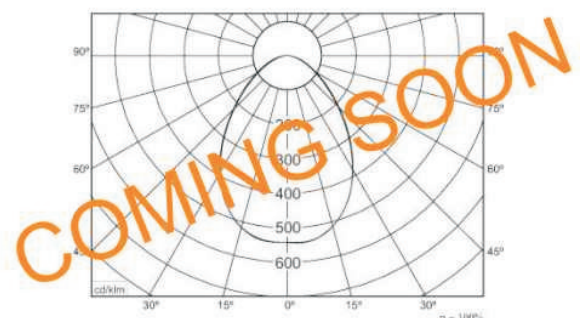

Beam Angle

General illumination-wide

Finish

White

Dimming option

Non dimmable	
1-10v dimmable driver	1-10
Phase dimmable driver	PHA
Dali dimmable driver	DAL

Photometry

Application Legend