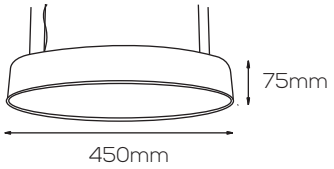

ORDERING INFORMATION

While ordering mention **one code from each** of the following columns

PRODUCT CODE	LED COLOUR	BEAM ANGLE	FINISH	DIMMING OPTION
CIRCULO P 45 38W	Warm White 3000K WW30K	General Illumination Wide	White SWH	Non Dimmable
	Neutral White 4000K NW40K		Black SBL	1-10v Dimmable Driver A Dim
	Cool White 6000K CW60K		Custom	Phase Dimmable Driver PC Dim
				Dali Dimmable Driver D Dim

LINE DRAWING

PHOTOMETRY

APPLICATION LEGEND

Abby tries to ensure all data and information is correct at the time of publication. Data provided is for information purposes only. *Output data figures stated are typical values for General Illumination Wide. ^Order Circulo Pendant as Circulo P, Recessed as Circulo R, Surface as Circulo S