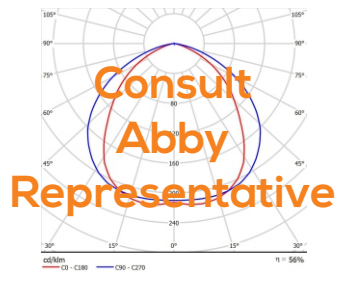

LINE DRAWING

PHOTOMETRY

APPLICATION LEGEND

Abby tries to ensure all data and information is correct at the time of publication. Data provided is for information purposes only. *Output data figures stated are typical values for General Illumination Wide. ^Order Circulo Pendant as Circulo P, Recessed as Circulo R, Surface as Circulo S