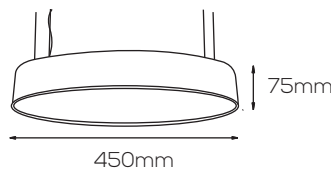

LINE DRAWING