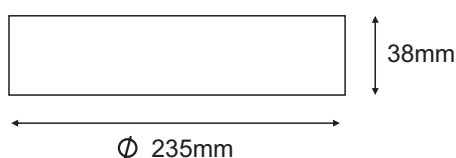

Installation

Installation by Ceiling bracket (provided)