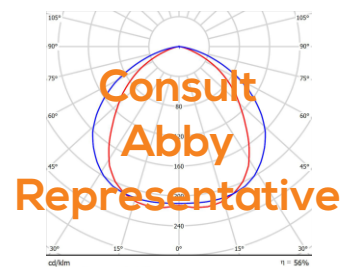

PHOTOMETRY

APPLICATION LEGEND

Abby tries to ensure all data and information is correct at the time of publication. Data provided is for information purposes only. *Output data figures stated are typical values for General Illumination Wide. ^Order Sixty-6 M Pendant as Sixty-6 M P, Surface as Sixty-6 M S