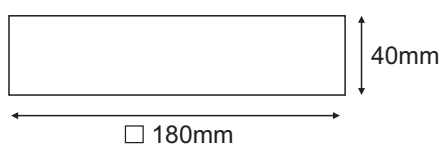

Installation

Installation by Ceiling bracket (provided)