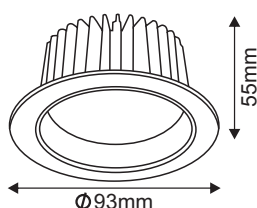

Thermal Management

Heat Sink material	Aluminium
Cooling technique	Passive

Optical system

Beam Angles	General illumination-wide
Beam Direction	Fixed
Tilt	No
Swivel	No

Light technology

Led fitted	Samsung
Lumen Output at source	495 495 533 533
Co-related Color temp.	2700K 3000K 4000K 6000K
Led life time @ L70	35,000 hours
Colour rendering	>80

Cutout in mm	83mm
Min void in ceiling height	60mm
Installation by	Spring clips

Application Legend

Ordering Information

iStar 5w

Product code

iStar 5w, Warm white 3000K, iStar 5w/WW30K/ / /
General illumination-wide, White,
Non dimmable