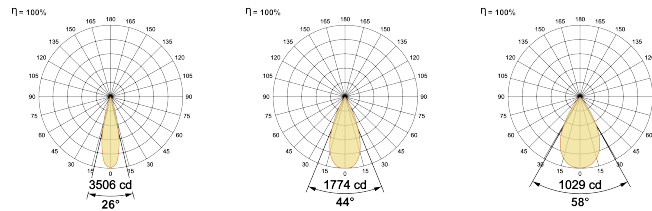

Light Distribution

LED Technology

Binning 3 Step MacAdam

LED Life Time @ L80/B10 >50000 hours

Colour Rendering (CRI) CRI80,CRI90

Led Type COB

LED Fitted Cree COB LED 36Vdc/250mA

Controls

Standard Switchable On/Off

Optional PDIM,DDIM,BTMM,CASAMBI,Non Dimmable

Ordering Details

Code Example:	Name	Watt	CCT	CRI	Angle	Finish	Control
	ProLed 75 PF	10W	WW27K	CRI80	26°(MD)	SWH	On/Off

Select one from each column with highlighted values to create the ordering code