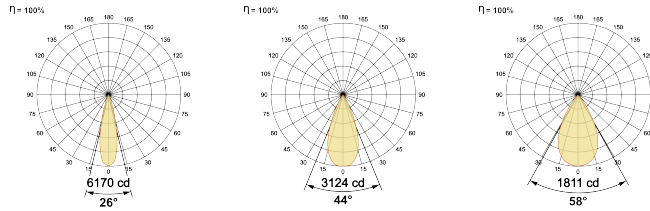

LED Power Watts 15.3

System Power Watts 17.6

Operating Voltage V_{in} 220-240Vac

Power Factor p.f. >0.95

Light Distribution

LED Technology

Binning 3 Step MacAdam

LED Life Time @ L80/B10 >50000 hours