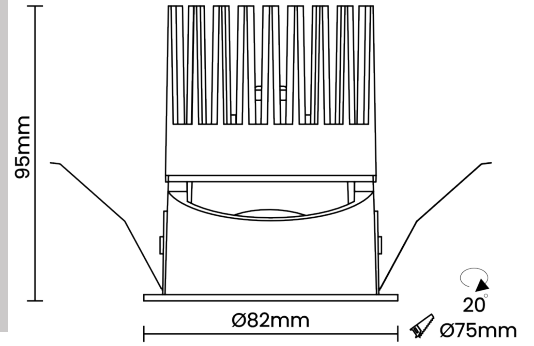

ProLed 75 | 18W

Product Reference

Environment Indoor

Installation Ceiling Recess

Construction & Materials

Housing Die Cast Aluminium

Primary Lens PMMA

Primary Reflector -

Secondary Reflector Anodised

Body Finish White,Black

Diffuser -

Antiglare Baffle -

Thermal Management

Heat Sink Material Die cast Aluminium

Cooling Technique Passive Cooling

Optical System

Beam Direction Fixed

Tilt Yes

Swivel No

Electrical System

Driven with Constant Current Driver

Input Voltage/Hz 220V- 240V/50-60Hz

Control Gear Included

Mounting Remote

LED Power Watts 15.3

System Power Watts 17.6

Operating Voltage V_{in} 220-240Vac

Power Factor p.f. >0.95