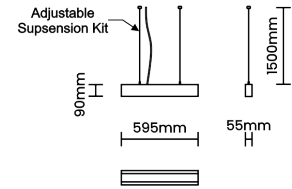

Roa Deep MPD 60 | 20W

Product Reference

Environment Indoor

Installation Ceiling Suspended

Construction & Materials

Housing Extruded Aluminium

Primary Lens -

Primary Reflector -

Secondary Reflector -

Body Finish White,Black,Custom

Diffuser Microprismatic

Antiglare Baffle -

Thermal Management

Heat Sink Material Aluminium

Cooling Technique Passive Cooling

Optical System

Beam Direction Fixed

Tilt -

Swivel -

Electrical System

Driven with Constant Current Driver

Input Voltage/Hz 220V- 240V/50-60Hz

Control Gear Included

Mounting Integral

LED Power Watts 17.2W

System Power Watts 19.8W

Operating Voltage Vin 220-240Vac

Power Factor p.f. >0.95

Light Distribution

LED Technology

Binning 3 Step MacAdam

LED Life Time @ L80/B10 >50000 hours

Colour Rendering (CRI) CRI80,CRI90

Led Type SMD mid power

LED Fitted Osram/Samsung Mid power LED array 32V-36Vdc/500mA

Controls

Standard Switchable On/Off

Optional DDIM,CASAMBI

Ordering Details

Code Example:	Name	Watt	CCT	CRI	Angle	Finish	Control
	Roa Deep MPD 60	20W	WW27K	CRI80	93°	SWH	On/Off

Select one from each column with highlighted values to create the ordering code

NAME	WATT	LUMEN	EFFICACY	CCT	CRI	ANGLE	FINISH	CONTROL
Roa Deep MPD 60	20W	1564	79	2700K	WW27K	93°	White	Non Dimmable
		1604	81	3000K	WW30K		Black	Dali Dimmable
		1683	85	4000K	NW40K		Custom	Casambi
		1723	87	5700K	CW57K			
				2700K-5700K	TW			
Roa Deep MPD 60	20W			WW27K	CRI80	93°	SWH	On/off