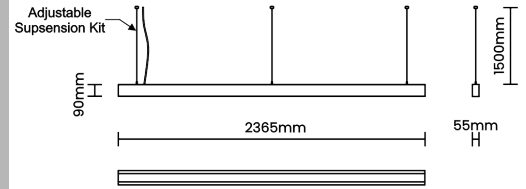

Roa Deep MPD 240 | 40W

Product Reference

Environment Indoor

Installation Ceiling Suspended

Construction & Materials

Housing Extruded Aluminium

Primary Lens -

Primary Reflector -

Secondary Reflector -

Body Finish White,Black,Custom

Diffuser Microprismatic

Antiglare Baffle -

Thermal Management

Heat Sink Material Aluminium

Cooling Technique Passive Cooling

Optical System

Beam Direction Fixed

Tilt -

Swivel -

Electrical System

Driven with Constant Current Driver

Input Voltage/Hz 220V- 240V/50-60Hz

Control Gear Included

Mounting Integral

LED Power Watts 33.8W

System Power Watts 38.8W

Operating Voltage V_{in} 220-240Vac

Power Factor p.f. >0.95

Light Distribution

LED Technology

Binning 3 Step MacAdam

LED Life Time @ L80/B10 >50000 hours

Colour Rendering (CRI) CRI80,CRI90

Led Type -

LED Fitted Osram/Samsung Mid power LED array 32V-36Vdc/1000mA

Controls

Standard Switchable On/Off

Optional DDIM,CASAMBI

Ordering Details

Code Example:	Name	Watt	CCT	CRI	Angle	Finish	Control
	Roa Deep MPD 240	40W	WW27K	CRI80	93°	SWH	On/Off

Select one from each column with highlighted values to create the ordering code

NAME	WATT	LUMEN	EFFICACY	CCT		CRI	ANGLE	FINISH		CONTROL	
Roa Deep MPD 240	40W	3220	83	2700K	WW27K	CRI80	93°	White	SWH	Non Dimmable	On/Off
		3337	86	3000K	WW30K	CRI90		Black	SBL	Dali Dimmable	DDIM
		3492	90	4000K	NW40K			Custom	CSM	Casambi	CBTM
		3570	92	5700K	CW57K						
				2700K-5700K	TW						
Roa Deep MPD 240	40W			WW27K	CRI80	93°	SWH			On/off