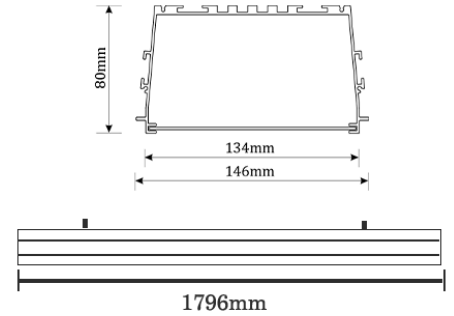

T Zee Dropdown OPD 180 | 42W

Product Reference

Environment Indoor

Installation Ceiling Recess

Construction & Materials

Housing Extruded and Sheet Aluminium

Primary Lens -

Primary Reflector White Optics

Secondary Reflector -

Body Finish White,Black,Custom

Diffuser Premium high-transmission opal

Antiglare Baffle -

Thermal Management

Heat Sink Material Aluminium

Cooling Technique Passive Cooling

Optical System

Beam Direction General Diffuse

Tilt No

Swivel No

Electrical System

Driven with Constant Current Driver

Input Voltage/Hz 220V- 240V/50-60Hz

Control Gear Included

Mounting Integral

LED Power Watts 35.4W

System Power Watts 40.7W

Operating Voltage Vin 220-240Vac

Power Factor p.f. >0.95

Light Distribution

LED Technology

Binning 3 Step MacAdam

LED Life Time @ L80/B10 >50000 hours

Colour Rendering (CRI) CRI80,CRI90

Led Type SMD mid power

LED Fitted Samsung Mid power LED array 32V-36Vdc/1050mA

Controls

Standard Switchable On/Off

Optional PDIM,DDIM,CASAMBI,Non Dimmable

Ordering Details

Code Example:	Name	Watt	CCT	CRI	Angle	Finish	Control
	T Zee Dropdown OPD 180	42W	WW27K	CRI80	101° general diffuse	SWH	On/Off

Select one from each column with highlighted values to create the ordering code

NAME	WATT	LUMEN	EFFICACY	CCT	CRI	ANGLE	FINISH	CONTROL
T Zee Dropdown OPD 180	42W	4192	103	2700K	WW27K	101° general diffuse	White	Non Dimmable
		4314	106	3000K	WW30K		Black	Phase Dimmable
		4518	111	4000K	NW40K		Custom	Dali Dimmable
		4640	114	5700K	CW57K			Casambi
				2700K-5700K	TW			
T Zee Dropdown OPD 180	42W			WW27K	CRI80	101° general diffuse	SWH	On/Off