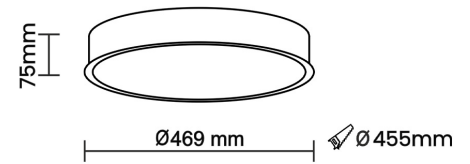

Circulo R 45 | 34W

Product Reference

Environment Indoor

Installation Ceiling Recess

Construction & Materials

Housing Extruded and Sheet Aluminium

Primary Lens -

Primary Reflector White Optics

Secondary Reflector -

Body Finish White,Black,Custom

Diffuser Opal PC, Microprismatic

Antiglare Baffle -

Thermal Management

Heat Sink Material Aluminium

Cooling Technique Passive Cooling

Optical System

Beam Direction General Diffuse

Tilt No

Swivel No

Electrical System

Driven with Constant Current Driver

Input Voltage/Hz 220V- 240V/50-60Hz

Control Gear Included

Mounting Integral

LED Power Watts 29.0W

System Power Watts 33.3W

Operating Voltage V_{in} 220-240 Vac

Power Factor p.f. > 0.95