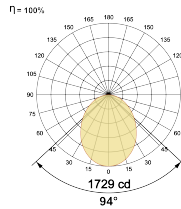

LED Power Watts 29.0W

System Power Watts 33.3W

Operating Voltage V_{in} 220-240 Vac

Power Factor p.f. > 0.95

Light Distribution

LED Technology

Binning 3 Step MacAdam

LED Life Time @ L80/B10 >50000 hours

Code Example:	Name	Watt	CCT	CRI	Angle	Finish	Control
	Circulo R 45	34W	WW27K	CRI80	94°	SWH	On/Off

Select one from each column with highlighted values to create the ordering code

NAME	WATT	LUMEN	EFFICACY	CCT	CRI	ANGLE	FINISH	CONTROL
Circulo R 45	34W	3963	119	2700K	WW27K	94°	White	Non Dimmable
		4029	121	3000K	WW30K		Black	Dali Dimmable
		4129	124	4000K	NW40K		Custom	Casambi
		4196	126	5700K	CW57K			
				2700K-5700K	TW			
Circulo R 45	34W			WW27K	CRI80	94°	SWH	On/Off