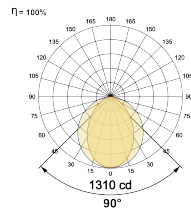

Light Distribution

LED Technology

Binning 3 Step MacAdam

LED Life Time @ L80/B10 >50000 hours

Colour Rendering (CRI) CRI80,CRI90

Led Type SMD mid power

LED Fitted Osram/Samsung Mid power LED array 32V-36Vdc/1050mA

Controls

Standard Switchable On/Off

Optional DDIM,CASAMBI,Non Dimmable

Ordering Details

Code Example:	Name	Watt	CCT	CRI	Angle	Finish	Control
	Microline P 180	42W	WW27K	CRI80	90°	SWH	On/Off

Select one from each column with highlighted values to create the ordering code

NAME	WATT	LUMEN	EFFICACY	CCT	CRI	ANGLE	FINISH	CONTROL
Microline P 180	42W	2630	64	2700K	WW27K	90°	White	Non Dimmable
		2713	66	3000K	WW30K		Dali Dimmable	
		2836	69	4000K	NW40K		Casambi	
		2918	71	5700K	CW57K		CBTM	
				2700K-5700K	TW			
Microline P 180	42W			WW27K	CRI80	90°	SWH	On/Off