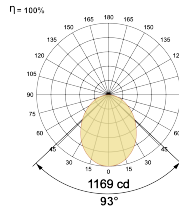

Light Distribution

LED Technology

Binning 3 Step MacAdam

LED Life Time @ L80/B10 >50000 hours

Colour Rendering (CRI) CRI80,CRI90

Led Type SMD mid power

LED Fitted Osram/Samsung Mid power LED array 43V-48Vdc/500mA

Controls

Standard Switchable On/Off

Optional DDIM,CASAMBI,Non Dimmable

Ordering Details

Code Example:	Name	Watt	CCT	CRI	Angle	Finish	Control
	Circulo S 35	24W	WW27K	CRI80	93°	SWH	On/Off

Select one from each column with highlighted values to create the ordering code

NAME	WATT	LUMEN	EFFICACY	CCT	CRI	ANGLE	FINISH	CONTROL
Circulo S 35	24W	2640	110	2700K	WW27K	93°	White	Non Dimmable
		2688	112	3000K	WW30K		Black	Dali Dimmable
		2760	115	4000K	NW40K		Custom	Casambi
		2808	117	5700K	CW57K			
				2700K-5700K	TW			
Circulo S 35	24W			WW27K	CRI80	93°	SWH	On/Off