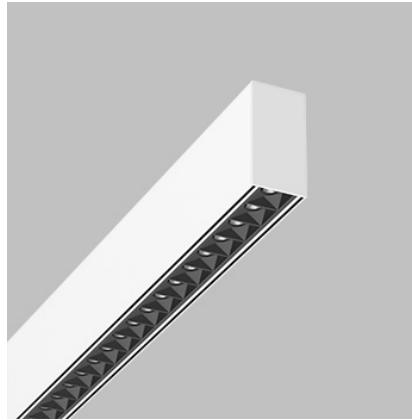

Flute 45 S | 26W

Product Reference

Environment Indoor

Installation Ceiling Surface

Construction & Materials

Housing Aluminium Extrusion

Primary Lens -

Primary Reflector PC metallised

Secondary Reflector Black Raster – ABS

Body Finish White,Black

Diffuser -

Antiglare Baffle -

Thermal Management

Heat Sink Material Aluminium

Cooling Technique Passive Cooling

Optical System

Beam Direction Fixed Asymmetric

Tilt No

Swivel No

Electrical System

Driven with Constant Current Driver

Input Voltage/Hz 220V- 240V/50-60Hz

Control Gear Included

Mounting Remote

LED Power Watts 22.6W

System Power Watts 26.0W

Operating Voltage V_{in} 220-240 Vac

Power Factor p.f. > 0.95