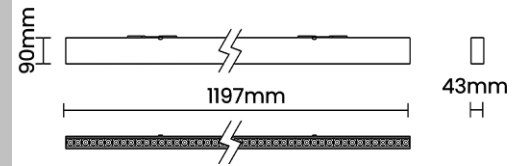

Flute 45 S | 26W

Product Reference

Environment Indoor

Installation Ceiling Surface

Construction & Materials

Housing Aluminium Extrusion

Primary Lens -

Primary Reflector PC metallised

Secondary Reflector Black Raster – ABS

Body Finish White,Black

Diffuser -

Antiglare Baffle -

Thermal Management

Heat Sink Material Aluminium

Cooling Technique Passive Cooling

Optical System

Beam Direction Fixed Asymmetric

Tilt No

Swivel No

Electrical System

Driven with Constant Current Driver

Input Voltage/Hz 220V- 240V/50-60Hz

Control Gear Included

Mounting Remote

LED Power Watts 22.6W

System Power Watts 26.0W

Operating Voltage V_{in} 220-240 Vac

Power Factor p.f. > 0.95