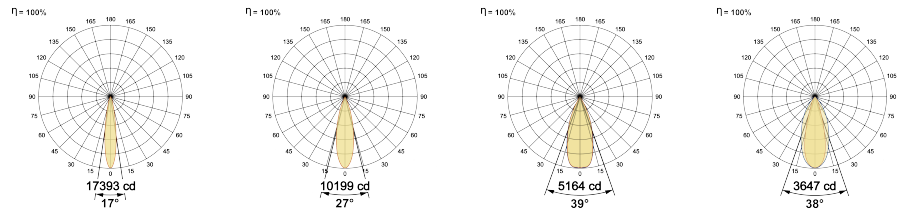

LED Power Watts 22.6W

System Power Watts 26.0W

Operating Voltage V_{in} 220-240 Vac

Power Factor p.f. > 0.95

Light Distribution

LED Technology

Binning 3 Step MacAdam

LED Life Time @ L80/B10 >50000 hours