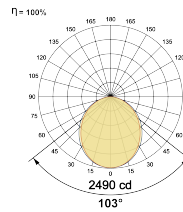

Light Distribution

LED Technology

Binning 3 Step MacAdam

LED Life Time @ L70/B10 >50000 hours

Colour Rendering (CRI) CRI80,CRI90

Led Type SMD mid power

LED Fitted Samsung Mid power LED array 32V-38Vdc/1400mA

Controls

Standard Switchable On/Off

Optional DDIM,CASAMBI,Non Dimmable

Ordering Details

Code Example:	Name	Watt	CCT	CRI	Angle	Finish	Control
	iNline S 180	60W	WW27K	CRI80	103°	SWH	On/Off

Select one from each column with highlighted values to create the ordering code

NAME	WATT	LUMEN	EFFICACY	CCT	CRI	ANGLE	FINISH	CONTROL
iNline S 180	60W	5924	101	2700K	WW27K	103°	White	Non Dimmable
		6099	104	3000K	WW30K		Black	Dali Dimmable
		6452	110	4000K	NW40K		Custom	Casambi
		6686	114	5700K	CW57K			
				2700K-5700K	TW			
iNline S 180	60W			WW27K	CRI80	103°	SWH	on/Off