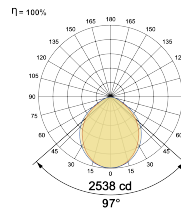

LED Power Watts 51.2W

System Power Watts 58.9W

Operating Voltage V_{in} 220-240 Vac

Power Factor p.f. > 0.95

Light Distribution

LED Technology

Binning 3 Step MacAdam

LED Life Time @ L80/B10 >50000 hours