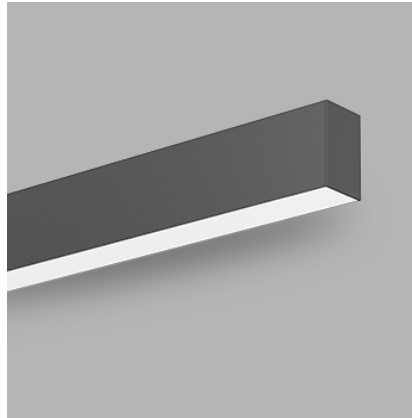

Roa S MPD 180 | 60W

Product Reference

Environment Indoor

Installation Ceiling Surface

Construction & Materials

Housing Extruded Aluminium

Primary Lens -

Primary Reflector -

Secondary Reflector -

Body Finish White,Black,Custom

Diffuser Microprismatic

Antiglare Baffle -

Thermal Management

Heat Sink Material Aluminium

Cooling Technique Passive Cooling

Optical System

Beam Direction General Diffuse

Tilt No

Swivel No

Electrical System

Driven with Constant Current Driver

Input Voltage/Hz 220V- 240V/50-60Hz

Control Gear Included

Mounting Integral

LED Power Watts 51.2W

System Power Watts 58.9W

Operating Voltage V_{in} 220-240 Vac

Power Factor p.f. > 0.95

Light Distribution

LED Technology

Binning 3 Step MacAdam

LED Life Time @ L80/B10 >50000 hours

Colour Rendering (CRI) CRI80,CRI90

Led Type SMD mid power

LED Fitted Osram/Samsung Mid power LED array 32V-36Vdc/1550mA

Controls

Standard Switchable On/Off

Optional DDIM,CASAMBI,Non Dimmable

Ordering Details

Code Example:	Name	Watt	CCT	CRI	Angle	Finish	Control
	Roa S MPD 180	60W	WW27K	CRI80	97°	SWH	On/Off

Select one from each column with highlighted values to create the ordering code

NAME	WATT	LUMEN	EFFICACY	CCT	CRI	ANGLE	FINISH	CONTROL				
Roa S MPD 180	60W	5301	90	2700K	WW27K	CRI80	97°	White	SWH	Non Dimmable	On/Off	
		5478	93	3000K	WW30K	CRI90		Black	SBL	Dali Dimmable	DDIM	
		5772	98	4000K	NW40K			Custom	CSM	Casambi	CBTM	
		5890	100	5700K	CW57K							
						2700K-5700K		TW				
Roa S MPD 180	60W			WW27K	CRI80	97°	SWH	On/Off