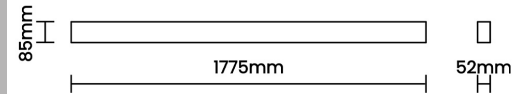

Roa S MPD 180 | 60W

Product Reference

Environment Indoor

Installation Ceiling Surface

Construction & Materials

Housing Extruded Aluminium

Primary Lens -

Primary Reflector -

Secondary Reflector -

Body Finish White,Black,Custom

Diffuser Microprismatic

Antiglare Baffle -

Thermal Management

Heat Sink Material Aluminium

Cooling Technique Passive Cooling

Optical System

Beam Direction General Diffuse

Tilt No

Swivel No

Electrical System

Driven with Constant Current Driver

Input Voltage/Hz 220V- 240V/50-60Hz

Control Gear Included

Mounting Integral

LED Power Watts 51.2W

System Power Watts 58.9W

Operating Voltage V_{in} 220-240 Vac

Power Factor p.f. > 0.95